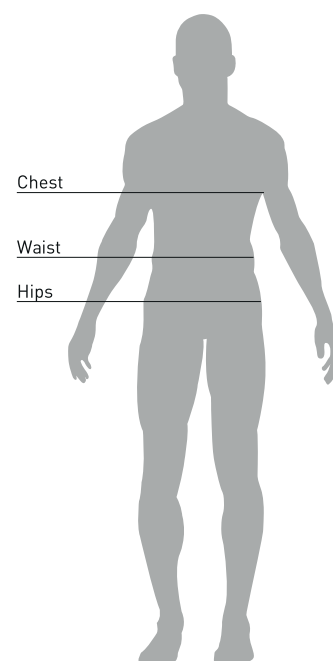

SIZE GUIDE

MIZUNO MAN		CHEST	WAIST	HIPS		
XXS		81-85	67-71	81-85		
XS		86-90	72-76	86-90		
S		91-95	77-81	91-95		
M		96-100	82-86	96-100		
L		101-106	87-92	101-106		
XL		107-112	93-98	107-112		
XXL		113-118	99-104	113-118		
3XL		119-124	105-110	119-124		
4XL		125-130	111-116	125-130		
MIZUNO WOMEN		CHEST	WAIST	HIPS		
XS		80-84	61-65	86-90		
S		85-89	66-70	91-95		
M		90-94	71-75	96-100		
L		95-100	76-81	101-106		
XL		101-106	82-87	107-112		
XXL		107-112	88-93	113-118		
3XL		113-118	94-99	119-124		
MIZUNO JUNIOR		CHEST	WAIST	HIPS		
116		58-61	55-56	62-64		
128		62-64	57-58	65-69		
140		65-71	59-64	70-77		
152		72-79	65-68	78-83		
164		80-86	69-72	84-89		
SOCKS	XS	S	M	L	XL	XXL
EU	32-34	35-37	38-40	41-43	44-46	47-49
UK	1-2.5	3-4.5	5-6.5	7-8.5	9-11	12-14
FOOTBALL SOCKS	XS	S	M	L	XL	XXL
EU		30-34	35-39	40-46	47-50	
UK		11.5-2	3-6	7-11	12-14.5	

Bitte beachten Sie, dass die Passform von Online- und sublimierten Produkten leicht abweicht. Dies hängt von der Passform in Bezug auf die verschiedenen Sportarten ab.

Die in der Tabelle angegebenen Maße sind in Zentimetern ausgedrückt und geben einen Bereich von Durchschnittsmaßen zwischen dem Minimum und dem Maximum für die entsprechende Größe an.

DIE PREISLISTE UND DIE ARTIKEL KÖNNEN OHNE VORHERIGE ANKÜNDIGUNG GEÄNDERT WERDEN. DIE ANGEGBENEN PREISE SIND ÖFFENTLICHE PREISE INKLUSIVE MEHRWERTSTEUER.