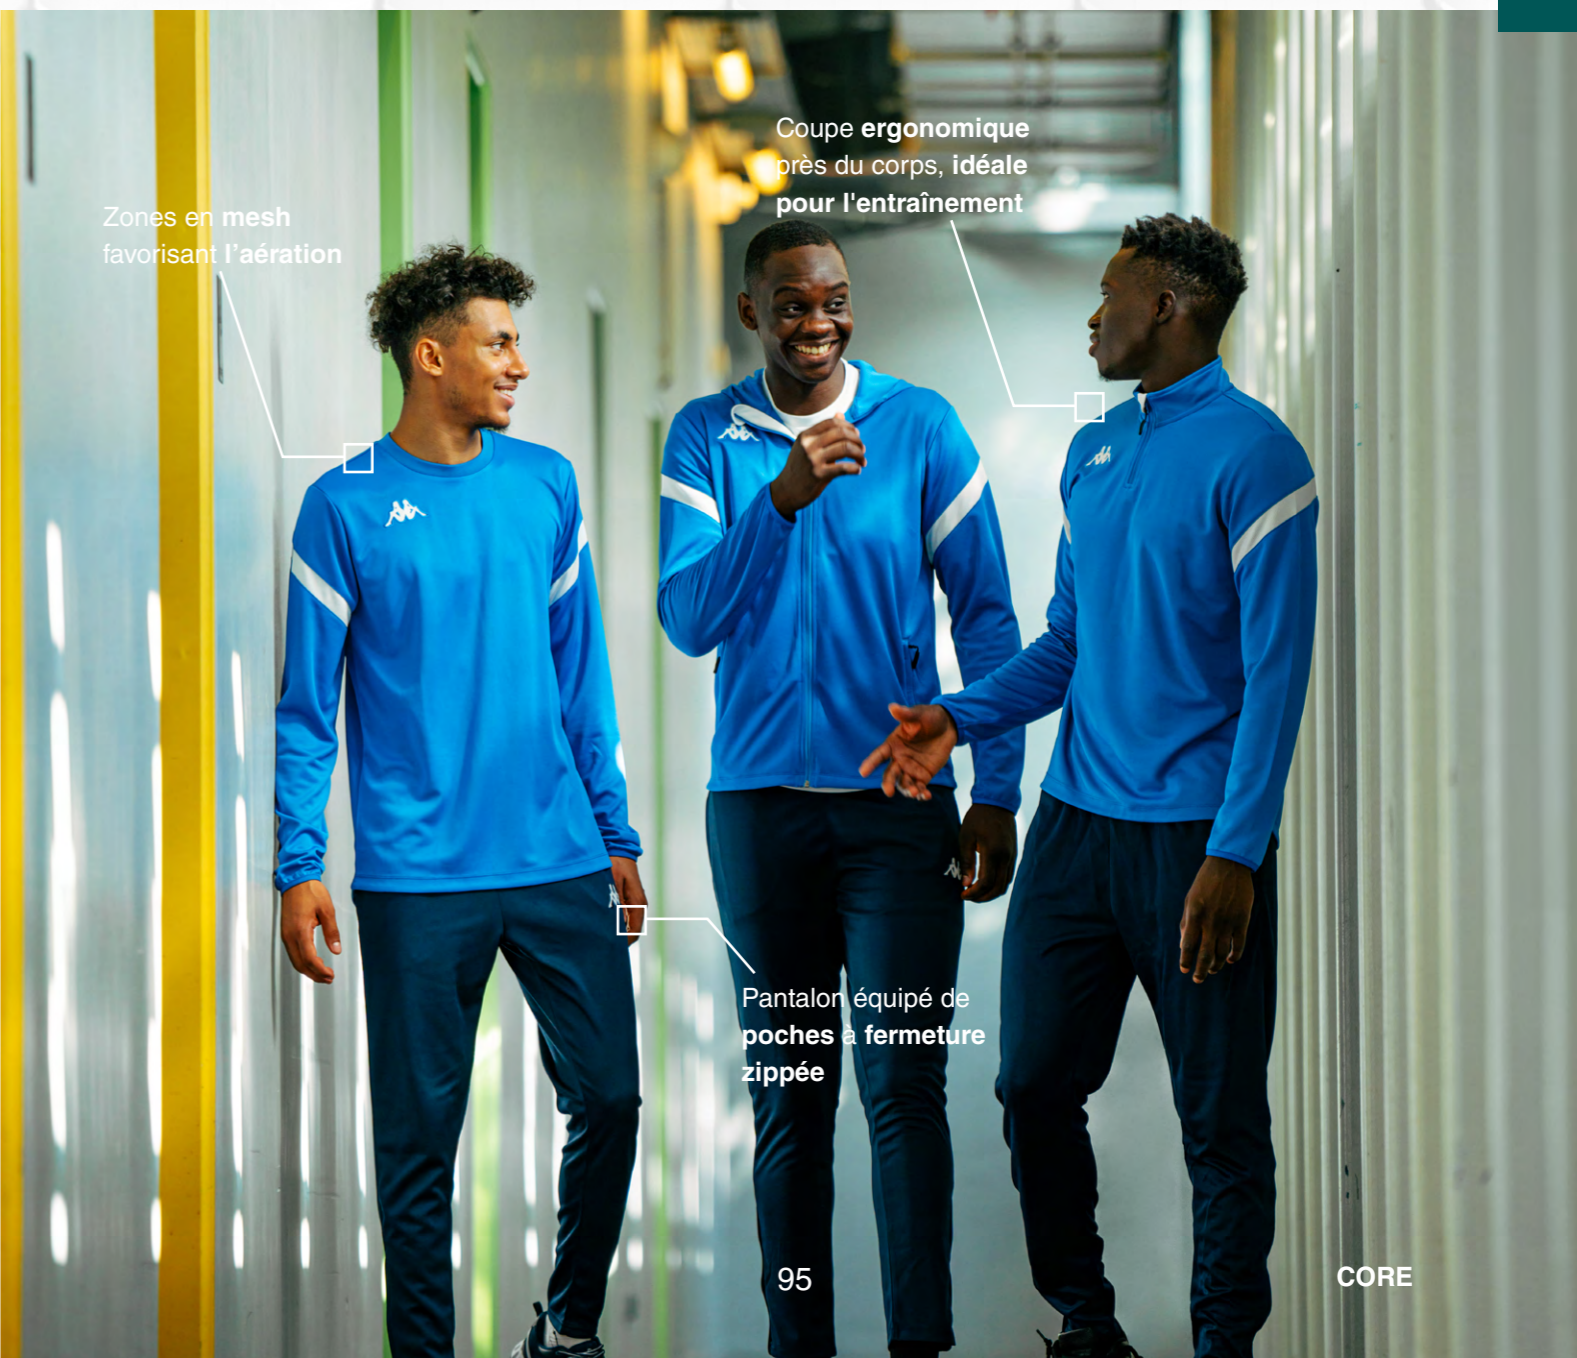

95

CORE

CORE

CORE